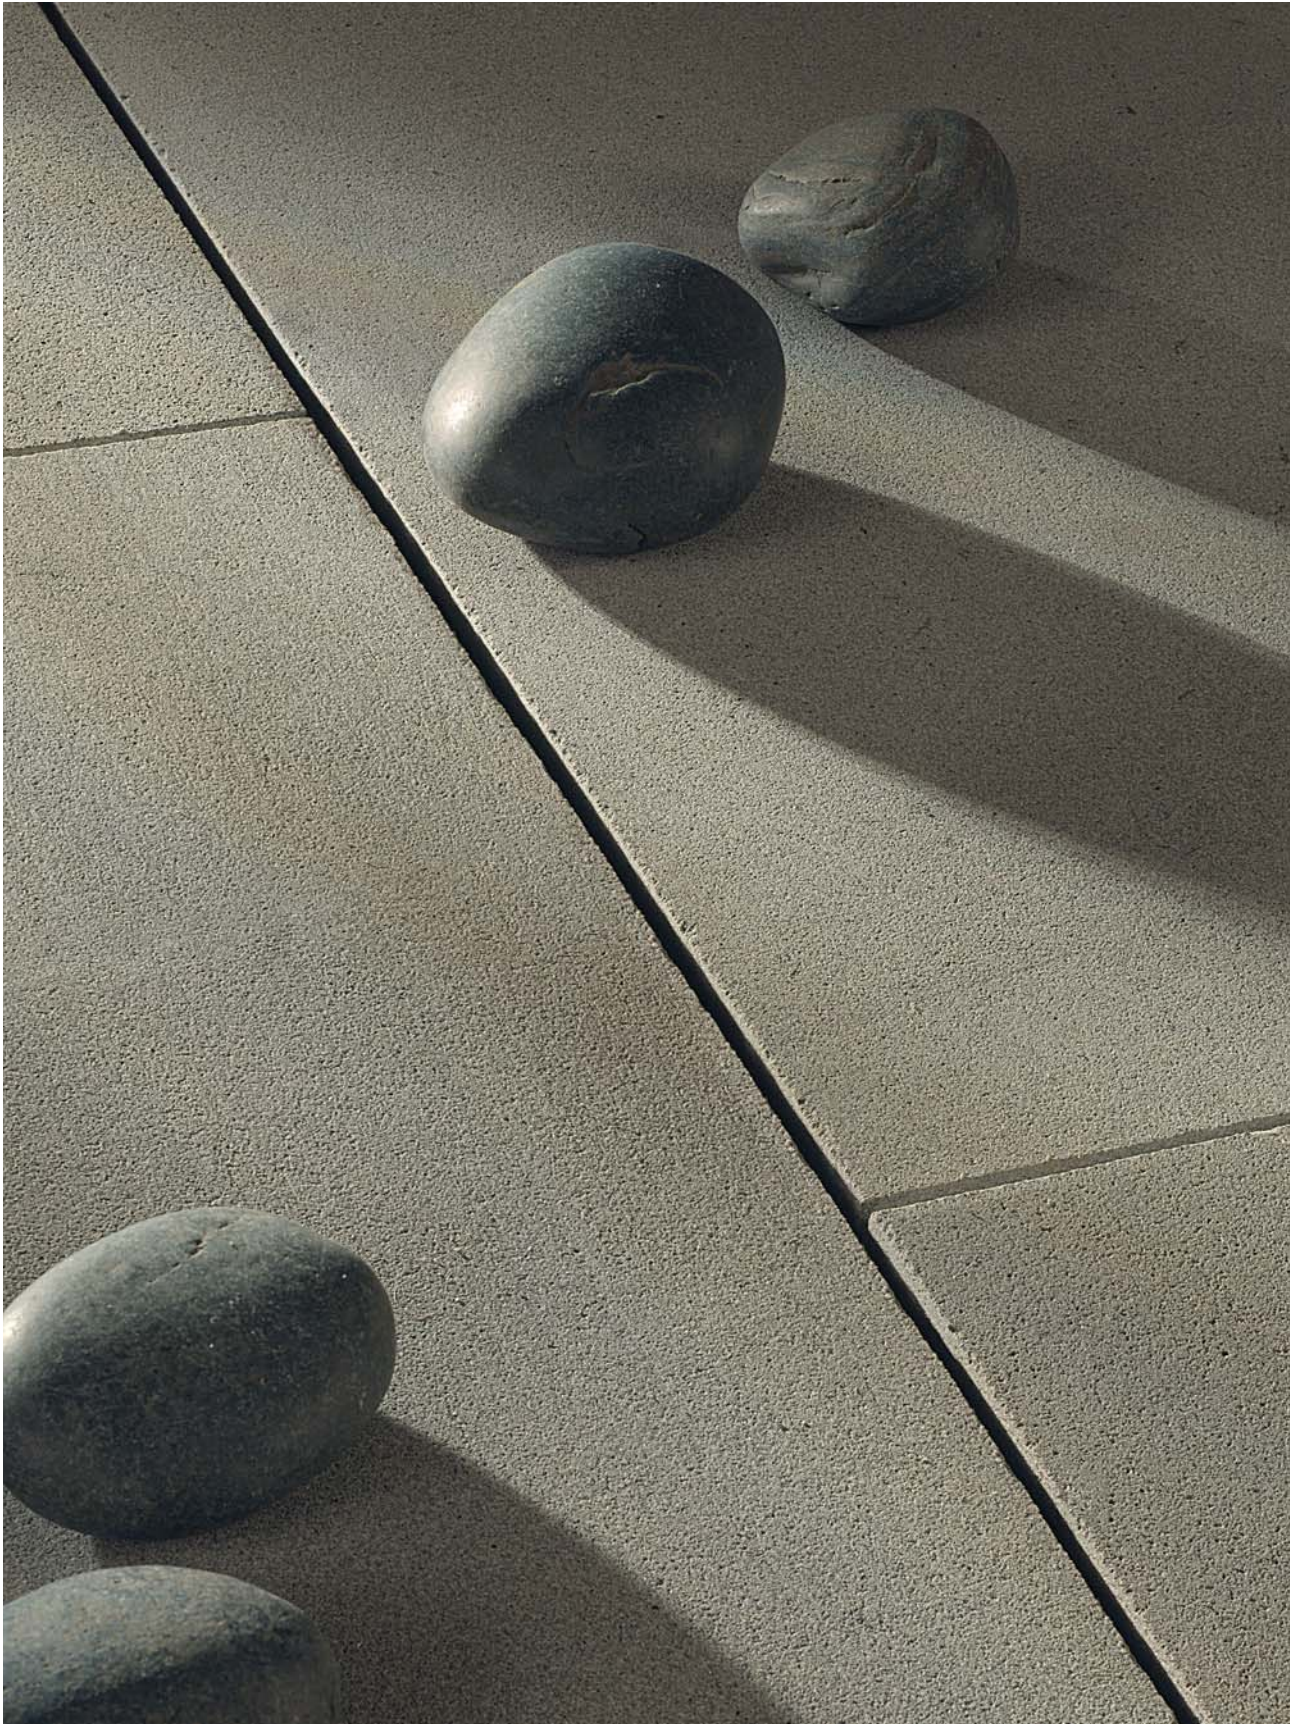

ROYAL FOREST  
PENNANT<sup>®</sup>  
NATURAL STONE PAVING

BLUE SAWN FINISH